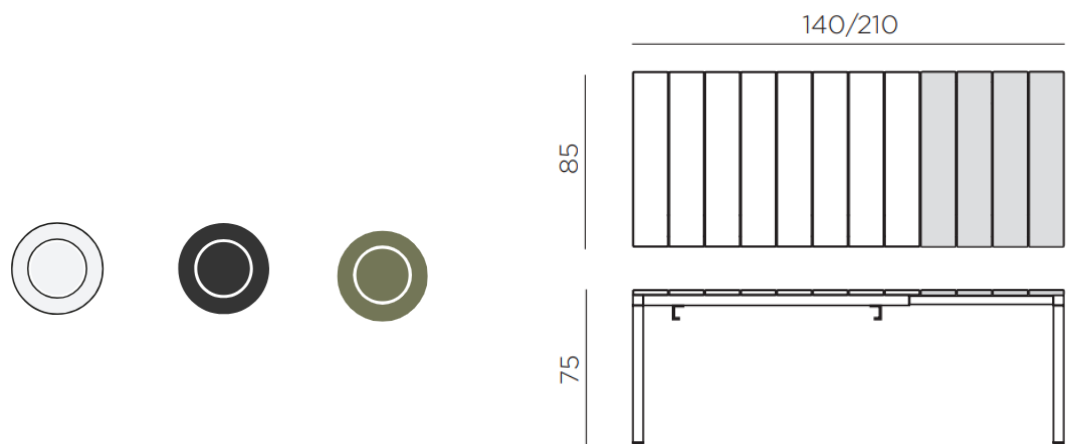

Rio Aluminium

Extensible