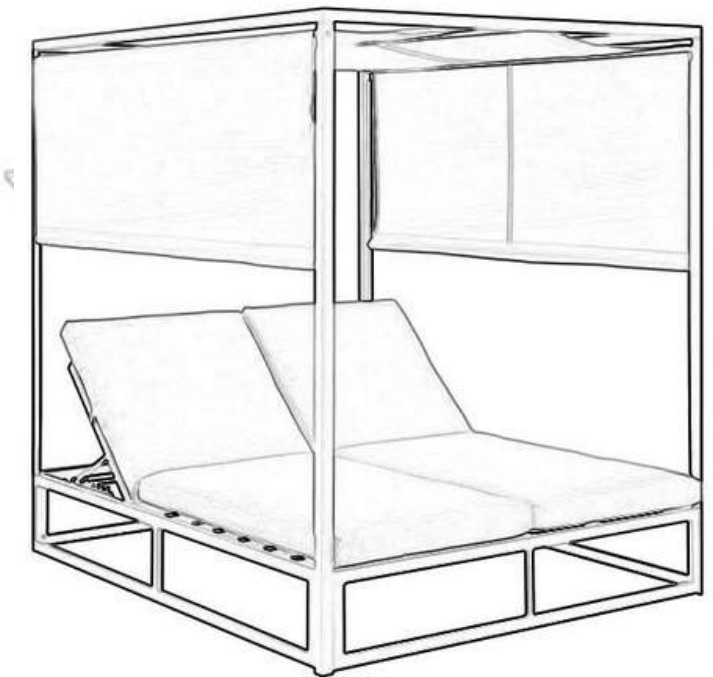

# GAZEBO

estructura

anthracite

tela

gris claro

200

198

daybeds.