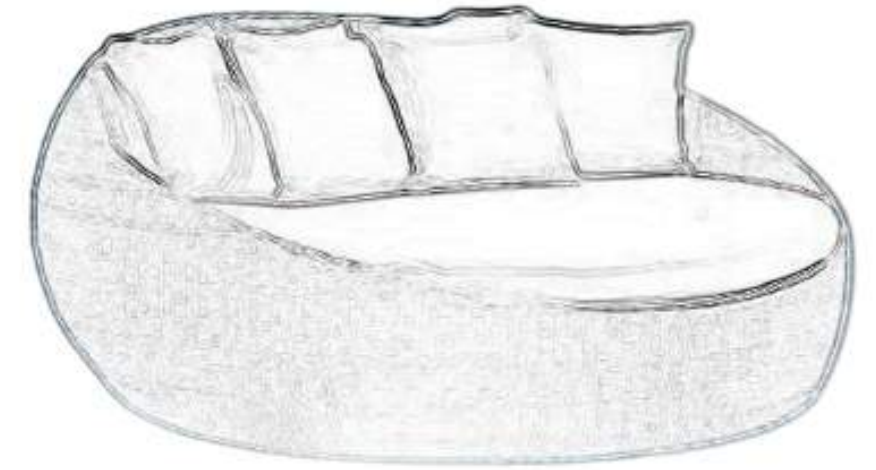

cuerva

S-D-006T

estructura

anthracite

cojín

CAR143

68